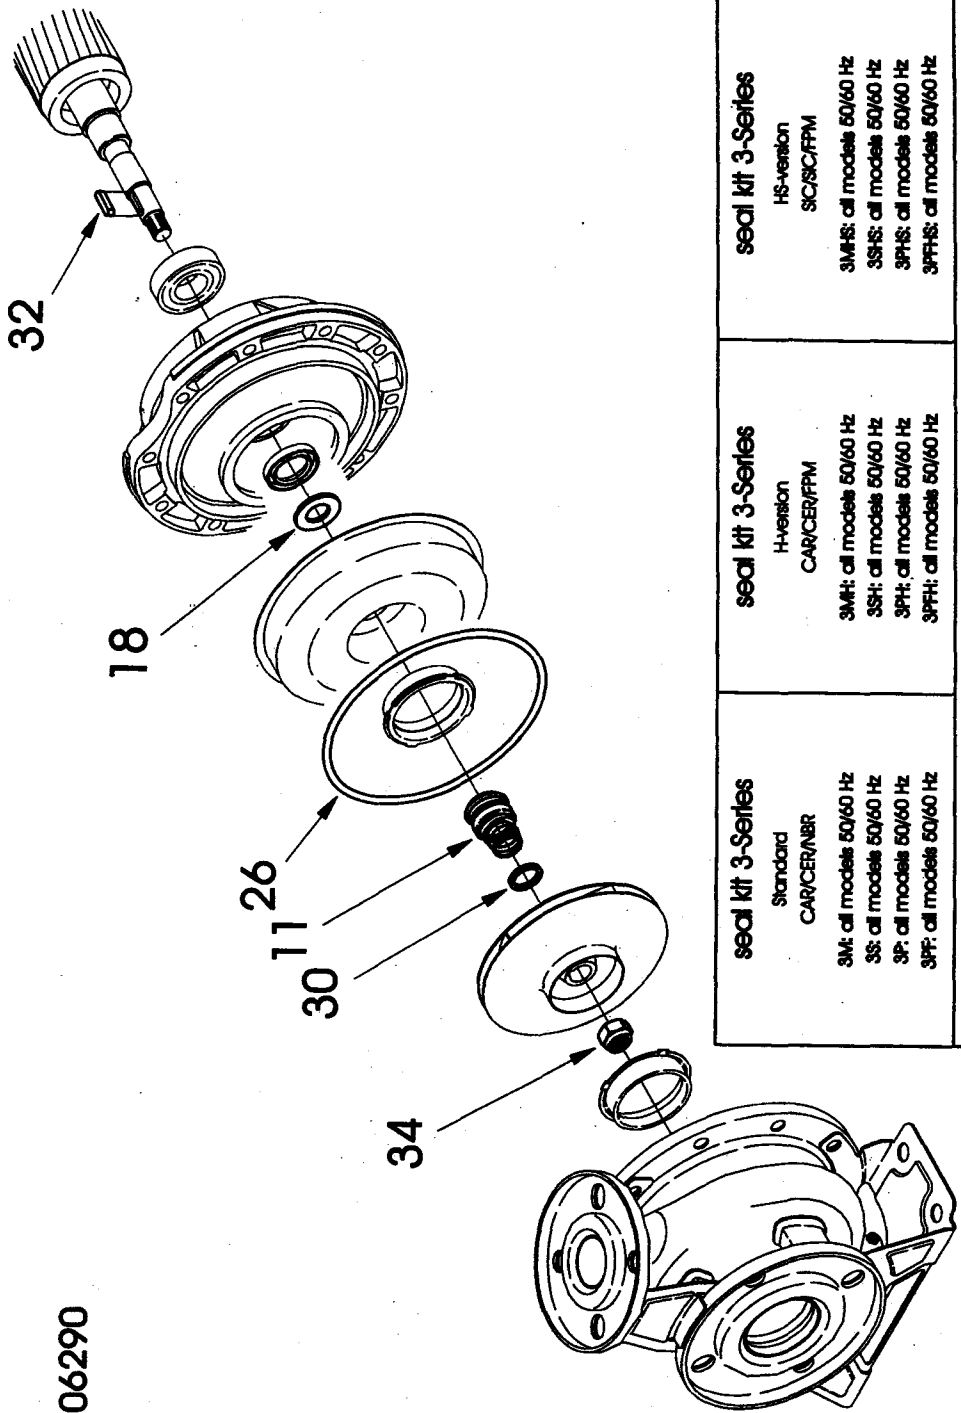

06290

seal kit 3-Series	seal kit 3-Series	seal kit 3-Series
Standard CAR/CER/NBR	H-version CAR/CER/PPM	H5-version SIC/SIC/PPM
SM: all models 50/60 Hz SS: all models 50/60 Hz SP: all models 50/60 Hz SPF: all models 50/60 Hz	SMH: all models 50/60 Hz SMH: all models 50/60 Hz SPH: all models 50/60 Hz SPFH: all models 50/60 Hz	SMHS: all models 50/60 Hz SMHS: all models 50/60 Hz SPHS: all models 50/60 Hz SPFHS: all models 50/60 Hz

NOTE: small O-ring for models 32-125 and 40-125, medium O-ring for models 32-160, 40-160 and 50-125  
large O-ring for models 32-200, 40-200, 50-160 and 50-200; Impeller nut for 50-200/15 is not included.