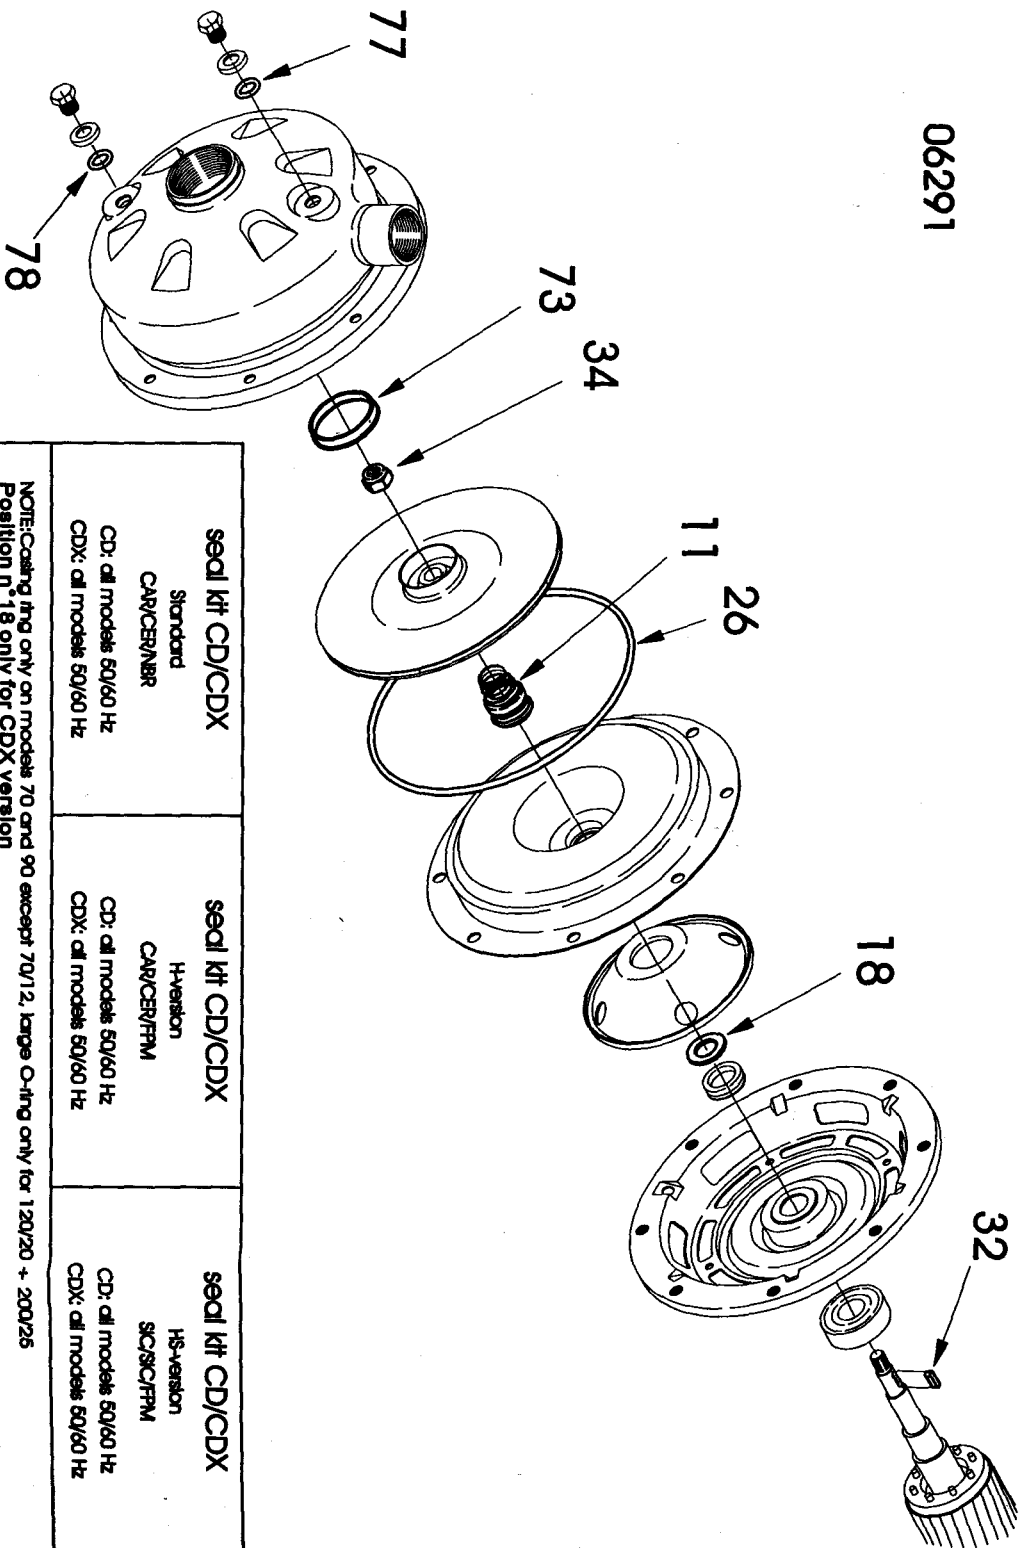

06291

Standard CAR/CER/NBR	H-version CAR/CER/FRM	HS-version SIC/SIC/FRM
seal kit CD/CDX CD: all models 50/60 Hz CDX: all models 50/60 Hz	seal kit CD/CDX CD: all models 50/60 Hz CDX: all models 50/60 Hz	seal kit CD/CDX CD: all models 50/60 Hz CDX: all models 50/60 Hz

NOTE: Coating ring only on models 70 and 90 except 70/1/2, large O-ring only for 120/20 + 200/25
 Position n° 18 only for CDX version