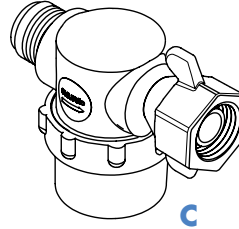

Strainer Cross Reference

(NSF Polypropylene and Nylon)

INLET STRAINERS

OEM/ Aftermarket	Inlet Port	Outlet Port	Style	Old PN
255-213 255-313	1/2 NPS-M	1/2 NPS-M	A	170-061-00 170-061-09
255-223 255-323	1/2 Barb Straight	1/2 NPS-M	B	170-060-00 170-060-09
255-215 255-315	1/2 NPS-M	1/2 NPT Hex Wing Nut	C	New Strainer
255-225 255-235	1/2 Barb Straight	1/2 NPT Hex Wing Nut	D	New Strainer

Fittings Cross Reference

(NSF Approved Nylon)

SWIVEL ELBOW ADAPTER

Part No.	Description	OLD PART NUMBERS			
		Nylon Fitting Hex Nut	Polypro Fitting Hex Nut	Nylon Fitting Wing Nut	Polypro Fitting Wing Nut
244-3906	1/4" Barb - 1/2" NPT-F	8-069-00	8-069-01	8-160-00	8-160-01
244-3916	3/8" Barb - 1/2" NPT-F	8-060-00	8-060-01	8-159-00	8-159-01
244-3926	1/2" Barb - 1/2" NPT-F	8-034-00	8-034-01	8-158-00	8-158-01
244-3936	5/8" Barb - 1/2" NPT-F	N/A	N/A	N/A	8-155-01
244-3946	3/4" Barb - 1/2" NPT-F	N/A	N/A	8-157-00	8-157-01

SWIVEL STRAIGHT ADAPTER

Part No.	Description	OLD PART NUMBERS			
		Nylon Fitting Hex Nut	Polypro Fitting Hex Nut	Nylon Fitting Wing Nut	Polypro Fitting Wing Nut
244-2906	1/4" Barb - 1/2" NPT-F	8-072-00	8-072-01	8-163-00	8-163-01
244-2916	3/8" Barb - 1/2" NPT-F	8-071-00	8-071-01	8-162-00	8-162-01
244-2926	1/2" Barb - 1/2" NPT-F	8-070-00	8-070-01	8-161-00	8-161-01
244-2936	5/8" Barb - 1/2" NPT-F	N/A	N/A	N/A	8-154-01
244-2946	3/4" Barb - 1/2" NPT-F	N/A	N/A	8-156-00	8-156-01

Fittings Cross Reference Cont'd (NSF Approved Nylon)

COUPLING ELBOW

Part No.	Description	OLD PART NUMBERS	
		Nylon	Polypro
244-6116	3/8" Barb - 1/2" NPT-M	N/A	8-047
244-6118	3/8" Barb - 3/8" NPT-M	8-006-00	8-006-01
244-6126	1/2" Barb - 1/2" NPT-M	8-022-00	8-022-01
244-6128	1/2" Barb - 3/8" NPT-M	8-008-00	8-008-01