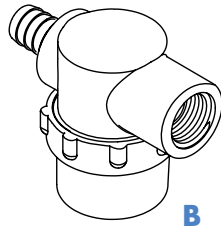

Strainer Cross Reference

(NSF Polypropylene and Nylon)

INLET STRAINERS

OEM/ Aftermarket	Inlet Port	Outlet Port	Style	Old PN
255-213 255-313	1/2 NPS-M	1/2 NPS-M	A	170-061-00 170-061-09
255-223 255-323	1/2 Barb Straight	1/2 NPS-M	B	170-060-00 170-060-09
255-215 255-315	1/2 NPS-M	1/2 NPT Hex Wing Nut	C	New Strainer
255-225 255-235	1/2 Barb Straight	1/2 NPT Hex Wing Nut	D	New Strainer

Fittings Cross Reference

(NSF Approved Nylon)

SWIVEL ELBOW ADAPTER

Part No.	Description	OLD PART NUMBERS			
		Nylon Fitting Hex Nut	Polypro Fitting Hex Nut	Nylon Fitting Wing Nut	Polypro Fitting Wing Nut
244-3906	1/4" Barb - 1/2" NPT-F	8-069-00	8-069-01	8-160-00	8-160-01
244-3916	3/8" Barb - 1/2" NPT-F	8-060-00	8-060-01	8-159-00	8-159-01
244-3926	1/2" Barb - 1/2" NPT-F	8-034-00	8-034-01	8-158-00	8-158-01
244-3936	5/8" Barb - 1/2" NPT-F	N/A	N/A	N/A	8-155-01
244-3946	3/4" Barb - 1/2" NPT-F	N/A	N/A	8-157-00	8-157-01

SWIVEL STRAIGHT ADAPTER

Part No.	Description	OLD PART NUMBERS			
		Nylon Fitting Hex Nut	Polypro Fitting Hex Nut	Nylon Fitting Wing Nut	Polypro Fitting Wing Nut
244-2906	1/4" Barb - 1/2" NPT-F	8-072-00	8-072-01	8-163-00	8-163-01
244-2916	3/8" Barb - 1/2" NPT-F	8-071-00	8-071-01	8-162-00	8-162-01
244-2926	1/2" Barb - 1/2" NPT-F	8-070-00	8-070-01	8-161-00	8-161-01
244-2936	5/8" Barb - 1/2" NPT-F	N/A	N/A	N/A	8-154-01
244-2946	3/4" Barb - 1/2" NPT-F	N/A	N/A	8-156-00	8-156-01

Fittings Cross Reference Cont'd (NSF Approved Nylon)

COUPLING ELBOW

Part No.	Description	OLD PART NUMBERS	
		Nylon	Polypro
244-6116	3/8" Barb - 1/2" NPT-M	N/A	8-047
244-6118	3/8" Barb - 3/8" NPT-M	8-006-00	8-006-01
244-6126	1/2" Barb - 1/2" NPT-M	8-022-00	8-022-01
244-6128	1/2" Barb - 3/8" NPT-M	8-008-00	8-008-01