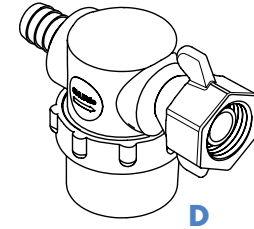

Strainer Cross Reference

(NSF Polypropylene and Nylon)

INLET STRAINERS

OEM/ Aftermarket	Inlet Port	Outlet Port	Style	Old PN
255-213 255-313	1/2 NPS-M	1/2 NPS-M	A	170-061-00 170-061-09
255-223 255-323	1/2 Barb Straight	1/2 NPS-M	B	170-060-00 170-060-09
255-215 255-315	1/2 NPS-M	1/2 NPT Hex Wing Nut	C	New Strainer
255-225 255-235	1/2 Barb Straight	1/2 NPT Hex Wing Nut	D	New Strainer

Fittings Cross Reference

(NSF Approved Nylon)

SWIVEL ELBOW ADAPTER

Part No.	Description	OLD PART NUMBERS			
		Nylon Fitting Hex Nut	Polypro Fitting Hex Nut	Nylon Fitting Wing Nut	Polypro Fitting Wing Nut
244-3906	1/4" Barb - 1/2" NPT-F	8-069-00	8-069-01	8-160-00	8-160-01
244-3916	3/8" Barb - 1/2" NPT-F	8-060-00	8-060-01	8-159-00	8-159-01
244-3926	1/2" Barb - 1/2" NPT-F	8-034-00	8-034-01	8-158-00	8-158-01
244-3936	5/8" Barb - 1/2" NPT-F	N/A	N/A	N/A	8-155-01
244-3946	3/4" Barb - 1/2" NPT-F	N/A	N/A	8-157-00	8-157-01

SWIVEL STRAIGHT ADAPTER

Part No.	Description	OLD PART NUMBERS			
		Nylon Fitting Hex Nut	Polypro Fitting Hex Nut	Nylon Fitting Wing Nut	Polypro Fitting Wing Nut
244-2906	1/4" Barb - 1/2" NPT-F	8-072-00	8-072-01	8-163-00	8-163-01
244-2916	3/8" Barb - 1/2" NPT-F	8-071-00	8-071-01	8-162-00	8-162-01
244-2926	1/2" Barb - 1/2" NPT-F	8-070-00	8-070-01	8-161-00	8-161-01
244-2936	5/8" Barb - 1/2" NPT-F	N/A	N/A	N/A	8-154-01
244-2946	3/4" Barb - 1/2" NPT-F	N/A	N/A	8-156-00	8-156-01

Fittings Cross Reference Cont'd (NSF Approved Nylon)

COUPLING ELBOW

Part No.	Description	OLD PART NUMBERS	
		Nylon	Polypro
244-6116	3/8" Barb - 1/2" NPT-M	N/A	8-047
244-6118	3/8" Barb - 3/8" NPT-M	8-006-00	8-006-01
244-6126	1/2" Barb - 1/2" NPT-M	8-022-00	8-022-01
244-6128	1/2" Barb - 3/8" NPT-M	8-008-00	8-008-01